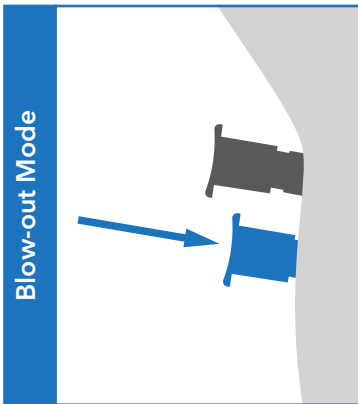

## Switch Modes with a Single Knob

The instrument offers Dual Dispensing Mode with the help of a Single Knob.

**For Gravity Mode - Press the knob halfway.**  
This mode does not engage the motor and allows the user to dispense dropwise and slowly.