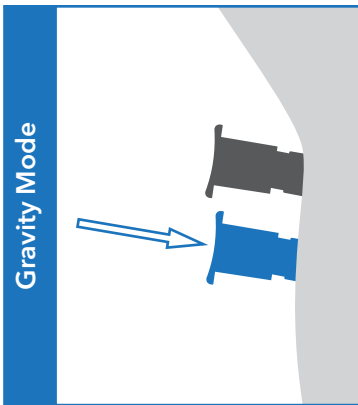

The instrument offers Dual Dispensing Mode with the help of a Single Knob.

For Gravity Mode - Press the knob halfway.
This mode does not engage the motor and allows the user to dispense dropwise and slowly.